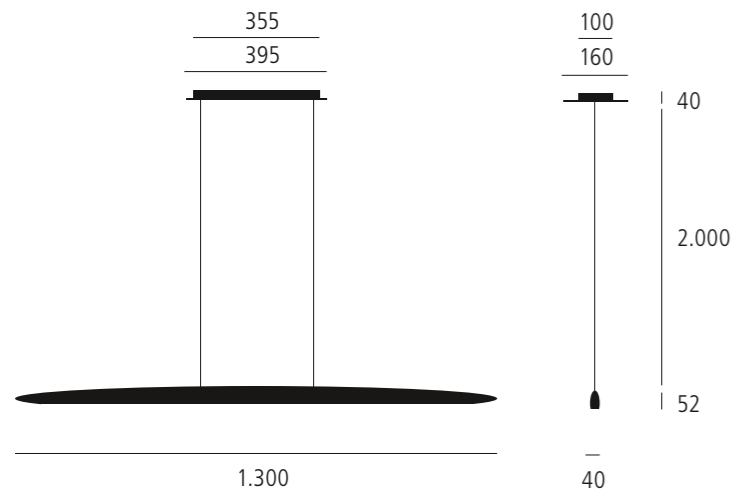

millelumen sculpture

Pendelleuchten | Pendant luminaires

Aluminiumgusskörper | Die cast aluminium body

Berührungsloser Sensordimmer | Touchless sensor dimmer

Energieeffizienzklasse | Energy efficiency class : A+

BASIC WHITE

16 LED ca. 2.700 K, ca. 1.440 lm,
ca. 19 W (=19 kWh/1000 Std./hrs.),
> 85 CRI/Ra, > 50.000 Std./hrs.

Uni-Farben | Plain colours

Carbon-Optik | Carbon designs

Chrom | Chrome

Vergoldet 24 K | Gold plated

03-P20_* -665

03-P21_* -665

03-P22X -665

03-P22Z -665

COMFORT WHITE

20 LED COMFORT WHITE, ca. 1.900 - 3.000 K, regulierbar | adjustable,
ca. 1.440 lm, ca. 24 W (=24 kWh/1000 Std./hrs.)

> 85 CRI/Ra, > 50.000 Std./hrs.

Uni-Farben | Plain colours

Carbon-Optik | Carbon designs

Chrom | Chrome

Vergoldet 24 K | Gold plated

03-P20_* -485

03-P21_* -485

03-P22X -485

03-P22Z -485

BASIC WHITE XL

20 LED ca. 2.700 K, ca. 1.800 lm,
ca. 24 W (=24 kWh/1000 Std./hrs.)

> 85 CRI/Ra, > 50.000 Std./hrs.

Uni-Farben | Plain colours

Carbon-Optik | Carbon designs

Chrom | Chrome

Vergoldet 24 K | Gold plated

03-P20_* -765

03-P21_* -765

03-P22X -765

03-P22Z -765

COMFORT WHITE XL

25 LED COMFORT WHITE, ca. 1.900 - 3.000 K, regulierbar | adjustable,
ca. 1.800 lm, ca. 31 W (=31 kWh/1000 Std./hrs.)

> 85 CRI/Ra, > 50.000 Std./hrs.

Uni-Farben | Plain colours

Carbon-Optik | Carbon designs

Chrom | Chrome

Vergoldet 24 K | Gold plated

03-P20_* -585

03-P21_* -585

03-P22X -585

03-P22Z -585

Mit Höhenverstellung |

Rise & fall suspension

03-Z ... - ...

Mit Höhenverstellung |

Rise & fall suspension

03-Z ... - ...

* Farbcode | Colour Code

(Bei Bestellung bitte einfügen | Please fill in when ordering)

A - Weiß-hochglanz | White high-gloss

B - Schwarz-hochglanz | Black high-gloss

C - Silber-seidenmatt | Silver semi-gloss

D - Anthrazit-seidenmatt | Anthracite semi-gloss

F - Ferrari rot | Ferrari red

R - Weiß Carbon-Design | White carbon design

S - Schwarz Carbon-Design | Black carbon design

T - Silber Carbon-Design | Silver carbon design

U - Anthrazit Carbon-Design | Anthracite carbon design

Carbon-Optik ist immer hochglänzend |

Carbon designs always have high-gloss finish

Sonderfarben auf Anfrage | Special colours on request