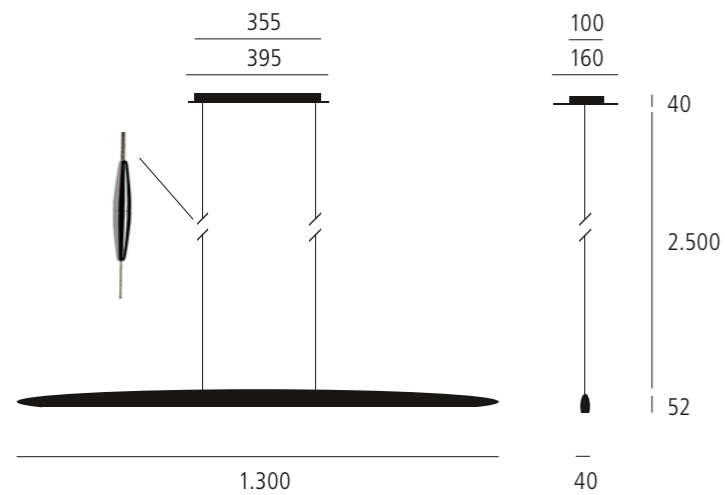

millelumen sculpture

Pendelleuchten | Pendant luminaires

Aluminiumgusskörper | Die cast aluminium body

Berührungsloser Sensordimmer | Touchless sensor dimmer

Energieeffizienzklasse | Energy efficiency class : A+

BASIC WHITE

16 LED ca. 2.700 K, ca. 1.440 lm,
ca. 19 W (=19 kWh/1000 Std./hrs.),
> 85 CRI/Ra, > 50.000 Std./hrs.

Uni-Farben | Plain colours

Carbon-Optik | Carbon designs

Chrom | Chrome

Vergoldet 24 K | Gold plated

03-P20_* -665

03-P21_* -665

03-P22X -665

03-P22Z -665

COMFORT WHITE

20 LED COMFORT WHITE, ca. 1.900 - 3.000 K, regulierbar | adjustable,
ca. 1.440 lm, ca. 24 W (=24 kWh/1000 Std./hrs.)

> 85 CRI/Ra, > 50.000 Std./hrs.

Uni-Farben | Plain colours

Carbon-Optik | Carbon designs

Chrom | Chrome

Vergoldet 24 K | Gold plated

03-P20_* -485

03-P21_* -485

03-P22X -485

03-P22Z -485

BASIC WHITE XL

20 LED ca. 2.700 K, ca. 1.800 lm,
ca. 24 W (=24 kWh/1000 Std./hrs.)

> 85 CRI/Ra, > 50.000 Std./hrs.

Uni-Farben | Plain colours

Carbon-Optik | Carbon designs

Chrom | Chrome

Vergoldet 24 K | Gold plated

03-P20_* -765

03-P21_* -765

03-P22X -765

03-P22Z -765

COMFORT WHITE XL

25 LED COMFORT WHITE, ca. 1.900 - 3.000 K, regulierbar | adjustable,
ca. 1.800 lm, ca. 31 W (=31 kWh/1000 Std./hrs.)

> 85 CRI/Ra, > 50.000 Std./hrs.

Uni-Farben | Plain colours

Carbon-Optik | Carbon designs

Chrom | Chrome

Vergoldet 24 K | Gold plated

03-P20_* -585

03-P21_* -585

03-P22X -585

03-P22Z -585

Mit Höhenverstellung |

Rise & fall suspension

03-Z ... - ...

Mit Höhenverstellung |

Rise & fall suspension

03-Z ... - ...

* Farbcode | Colour Code

(Bei Bestellung bitte einfügen | Please fill in when ordering)

A - Weiß-hochglanz | White high-gloss

B - Schwarz-hochglanz | Black high-gloss

C - Silber-seidenmatt | Silver semi-gloss

D - Anthrazit-seidenmatt | Anthracite semi-gloss

F - Ferrari rot | Ferrari red

R - Weiß Carbon-Design | White carbon design

S - Schwarz Carbon-Design | Black carbon design

T - Silber Carbon-Design | Silver carbon design

U - Anthrazit Carbon-Design | Anthracite carbon design

Carbon-Optik ist immer hochglänzend |

Carbon designs always have high-gloss finish

Sonderfarben auf Anfrage | Special colours on request