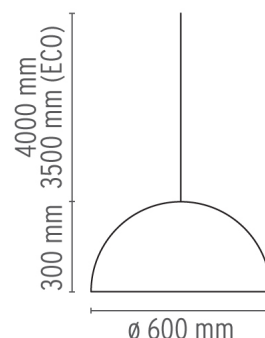

## SKYGARDEN I

<b>Mounting</b>	Pendant
<b>Type of ceiling pendant</b>	Suspension steel cable
<b>Lamps description</b>	1 x MAX 105W E27 HSGS
<b>Environment</b>	Indoor
<b>Finish</b>	Glossy white, Glossy black, Matt gold, Matt rusty brown
<b>Technical description</b>	Suspension luminaire providing diffused lighting. Hemispherical, mechanically-processed cast plaster diffuser, painted white inside. Outer finish: rust, glossy black, glossy white or matte gold. Plaster diffuser support in die-cast aluminum alloy, liquid-painted white. Molded upper bushing in die-cast, polished aluminum alloy, protected with transparent paint on the entire visible part. Upper cable gland and blocking ring nut in black injection-molded PC (polycarbonate). Shaped, galvanized adjustment screws. Transparent, injection-molded, upper and lower silicone shock absorbers. Lamp holder and fixing support in black injection-molded PPS (polyphenylene sulfide). Flashed and blown opal glass diffuser. Molded fixing ring nut in die-cast aluminum alloy with alodine plating. Skygarden I frieze in photo-etched and mechanically drawn AISI 304 steel. Molded and galvanized steel ceiling attachment Gray, injection-molded PA6 (Nylon) rose.

### DIMENSIONS

### PHYSICAL

<b>Supply</b>	Terminal block
<b>Cord length (mm)</b>	4000
<b>Construction material</b>	Glass, Plaster, Stainless steel
<b>Weight (kg)</b>	13.6