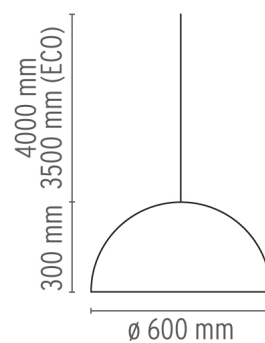

### DIMENSIONS

### PHYSICAL

<b>Supply</b>	Terminal block
<b>Cord length (mm)</b>	4000
<b>Construction material</b>	Glass, Plaster, Stainless steel
<b>Weight (kg)</b>	13.6