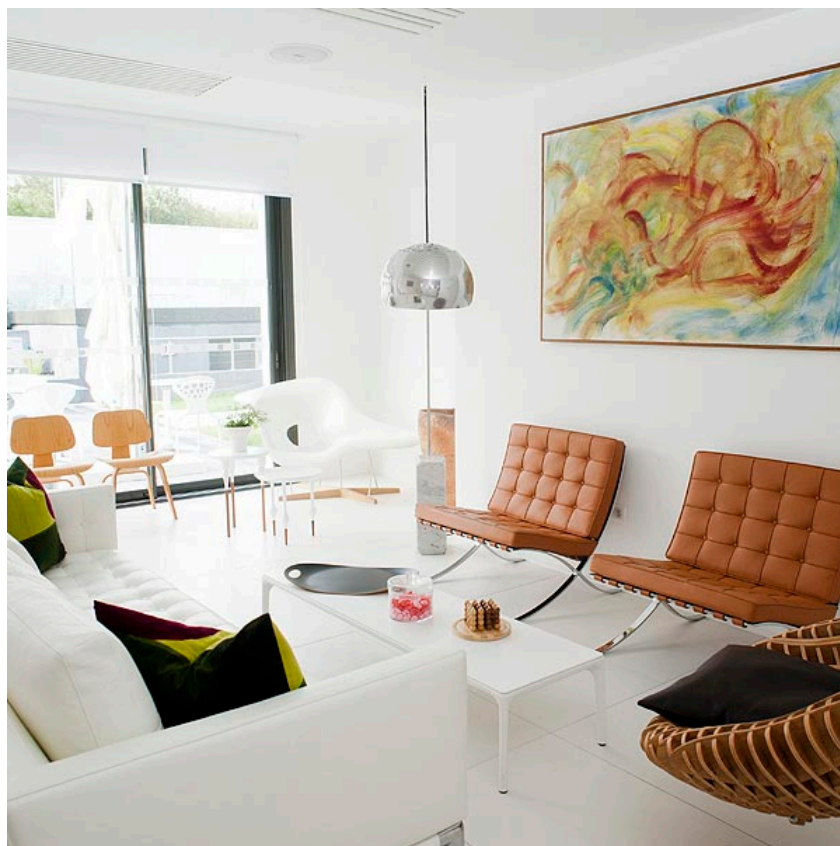

ARCO LED

Mounting	Floor
Lamps description	1 MULTICHIP LED - 2700K - 1150lm - CRI93 - 18W
Environment	Indoor
Finish	Marble
Technical description	Floor lamp providing direct light. White Carrara marble base. Satin-finish stainless steel telescopic stem. Pressed, polished and zapon-varnished aluminum swiveling and height-adjustable reflector.

ELECTRICAL

Emergency	Without
Voltage (V)	100-240V/24V

PHYSICAL

Supply	Power cord
Cord length(mm)	2700
Construction material	Aluminum, Marble
Weight (kg)	63.8

Arco LED

designed by Achille & Pier Giacomo Castiglioni

Lamp category:
LED

Color temperature (K):
2700 °K

Lamp type:
MULTICHIP LED

Arco LED

designed by Achille & Pier Giacomo Castiglioni

Floor lamp providing direct light

● F0303000 Marble

DIMENSIONS