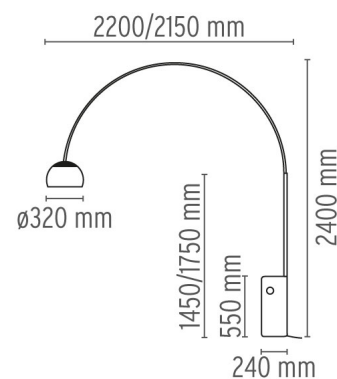

ARCO LED

Mounting	Floor
Lamps description	1 MULTICHIP LED - 2700K - 1150lm - CRI93 - 18W
Environment	Indoor
Finish	Marble
Technical description	Floor lamp providing direct light. White Carrara marble base. Satin-finish stainless steel telescopic stem. Pressed, polished and zapon-varnished aluminum swiveling and height-adjustable reflector.

ELECTRICAL

Emergency	Without
Voltage (V)	100-240V/24V

PHYSICAL

Supply	Power cord
Cord length(mm)	2700
Construction material	Aluminum, Marble
Weight (kg)	63.8

Arco LED

designed by Achille & Pier Giacomo Castiglioni

Floor lamp providing direct light

● F0303000 Marble

DIMENSIONS

CERTIFICATIONS

IP
20

Arco LED . Lamps

MULTICHIP LED

Lamp Watt:
18W W