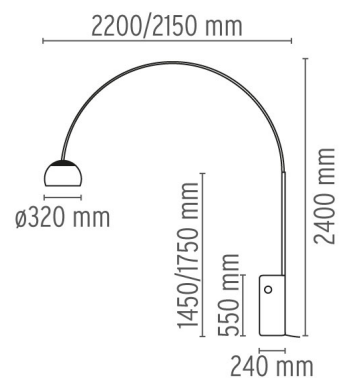

DIMENSIONS