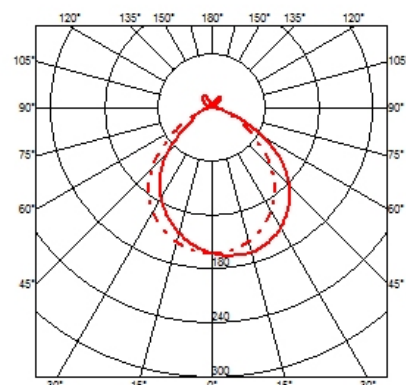

Floor lamp providing direct light

● F0303000 Marble

DIMENSIONS

CERTIFICATIONS

IP
20

Arco LED . Lamps

MULTICHIP LED

Lamp Watt:
18W W