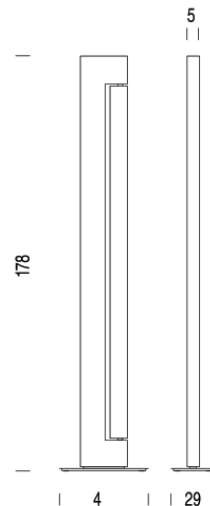

MK3 LED+LED

Lamping

Source	LED board + LED strip
Total power	24W + 40W
Emission	up and vertical, indirect
Switching	double, dimmable
Tension	230V
Color temperature	2700Å°K
Luminous flux	2400lm + 5200lm
Typ cri	83
Energy class	A+
Ip class	20
Materials	aluminium + PMMA
Typ cri	83

Codes

ARA TWW 2B
ARA TWL 2B
ARA TXL 2B
ARA TDL 2B
ARA TXX 2B

Structure

Diffuseur